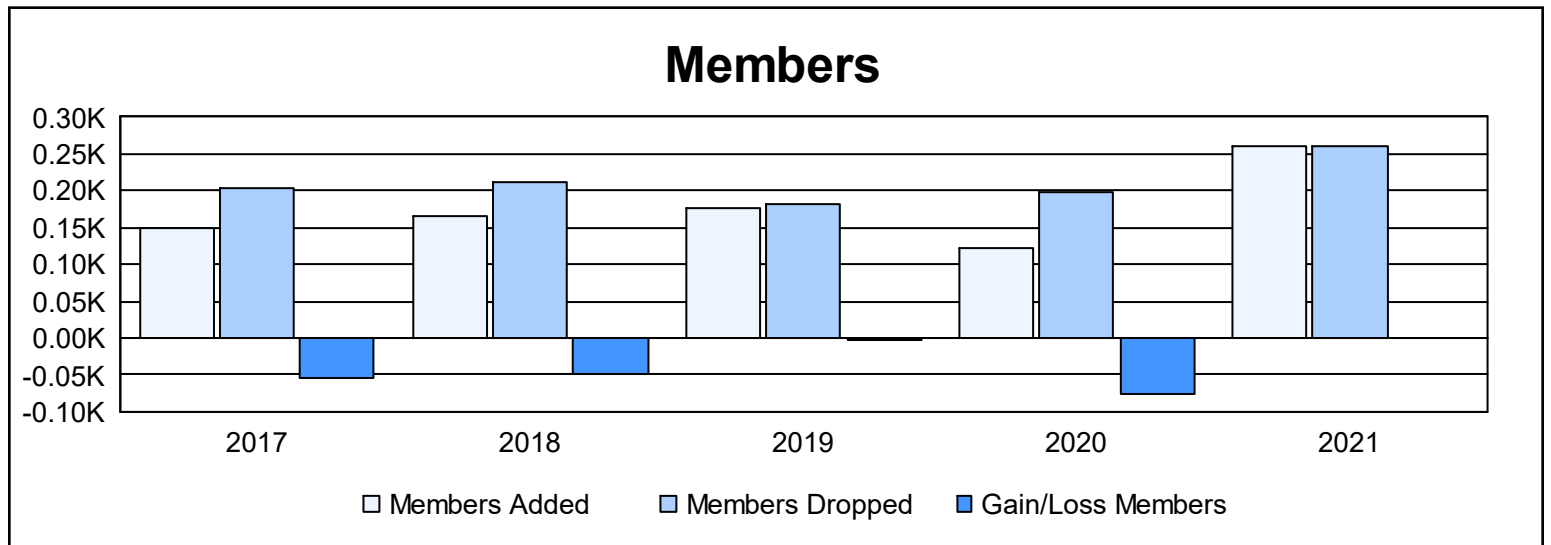

Year	New Clubs	Dropped Clubs	Gain/ Loss Clubs	New Members	Charter Members	Reinstate Members	Transfer Members	Total Member Added	Total Members Dropped	Gain/ Loss Members
2016-2017	0	0	0	127	1	8	12	148	203	-55
2017-2018	0	0	0	138	1	2	24	165	213	-48
2018-2019	0	0	0	155	2	8	12	177	181	-4
2019-2020	0	0	0	107	0	6	10	123	199	-76
2020-2021	3	1	2	148	80	6	26	260	260	0
<b>Average</b>	<b>1</b>	<b>0</b>	<b>0</b>	<b>135</b>	<b>17</b>	<b>6</b>	<b>17</b>	<b>175</b>	<b>211</b>	<b>-37</b>

### Membership Composition June 2021 Cumulative