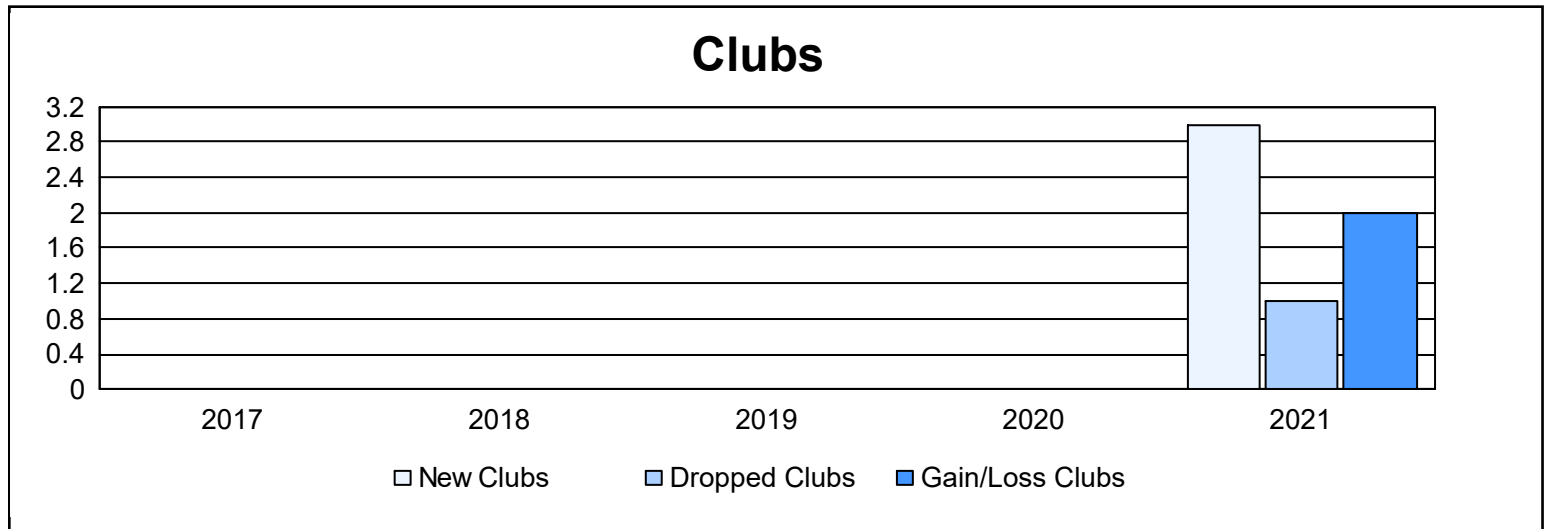

Year	New Clubs	Dropped Clubs	Gain/ Loss Clubs	New Members	Charter Members	Reinstate Members	Transfer Members	Total Member Added	Total Members Dropped	Gain/ Loss Members
2016-2017	0	0	0	127	1	8	12	148	203	-55
2017-2018	0	0	0	138	1	2	24	165	213	-48
2018-2019	0	0	0	155	2	8	12	177	181	-4
2019-2020	0	0	0	107	0	6	10	123	199	-76
2020-2021	3	1	2	148	80	6	26	260	260	0
<b>Average</b>	<b>1</b>	<b>0</b>	<b>0</b>	<b>135</b>	<b>17</b>	<b>6</b>	<b>17</b>	<b>175</b>	<b>211</b>	<b>-37</b>

### Membership Composition June 2021 Cumulative